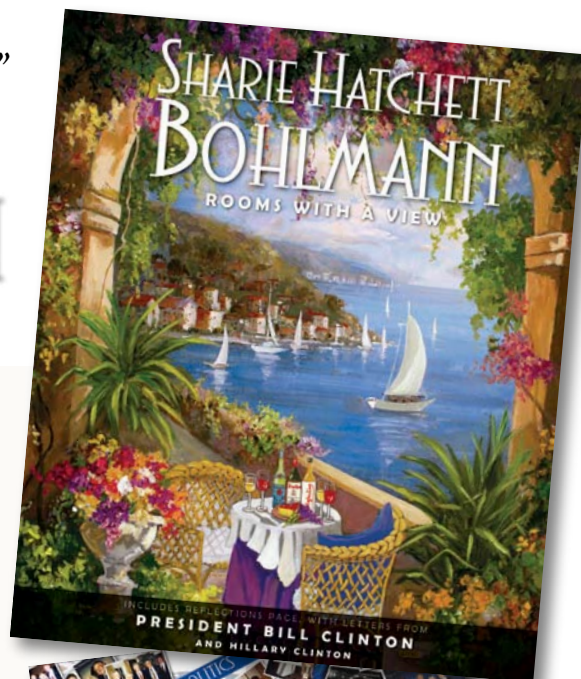

“The world is lucky to have you, Sharie!”

—Congressman Charlie Rangel

A ROMANTIC TOUCH

CELEBRATES BOHLMANN'S 40-YEAR JOURNEY to becoming America's leading romantic/impressionistic artist. Over 294 photographs chronicle her childhood and Playboy bunny years, her early painting development, to lucrative, international licensing contracts, along with a gallery of over 103 masterpieces.

Documents the hundreds of parties, shows, and events with pictures of collectors, presidents, senators, entertainers—the Sinatra and Kennedy families, Trini Lopez, Sammy Davis, Jr., Bill Clinton, Jimmy Carter, Ronald Reagan, Nelson Mandela, Arnold Schwarzenegger, and more.

This oversized (10 x 12), coffee-table edition, printed full-color throughout, is a beautiful testament to Sharie's rich, colorful, and prolific career. Her fans and collectors from around the world will appreciate this long-awaited work.

“Sharie's style of *Romantic Realism* brings a magical touch to her canvas. Collecting one of her masterpieces would definitely complement any art connoisseur's collection.”

—Bill Mack, Master Relief Sculptor

“Sharie's scenes are defined by her amazing sense of romance. She captivates her collectors...”

—Howard Behrens
World renowned pallet-knife artist

Contains over 50 pages chronicling her life, friendships, and accomplishments.